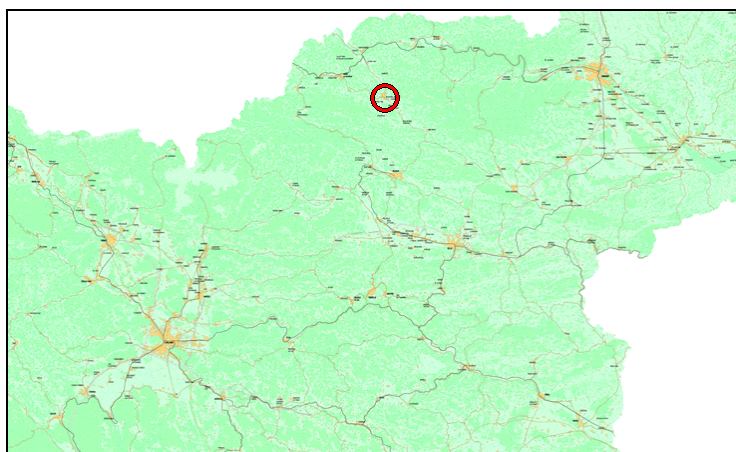

PRE-INVITATION

3 DAYS OF MTBO IN SLOVENIA

MTBO CUP OF SLOVENJ GRADEC

15th – 17th April 2005

Organiser: **ORIENTEERING CLUB SLOVENJ GRADEC**

Location: **SLOVENJ GRADEC, SLOVENIA**

Map: **DOBROVA MTBO 2005, scale 1:15000, IOF MTBO standard**

Schedule: **Friday, 15th April 2005, afternoon** **MODEL EVENT** (Promotional MTBO Race)
- a part of map for Long distance will be used

Saturday, 16th April 2005 **MIDDLE DISTANCE**
- 1st race of **MTBO CUP OF SLOVENJ GRADEC**
- 1st race of **Austrian MTBO cup 2005**

Sunday, 17th April 2005 **LONG DISTANCE**
- 2nd race of **MTBO CUP OF SLOVENJ GRADEC**
- 2nd race of **Austrian MTBO cup 2005**

Categories: **MW 14, MW 15-18, MW ELITE, MW 35, MW 45, M55, MW SHORT, BEGINNERS**